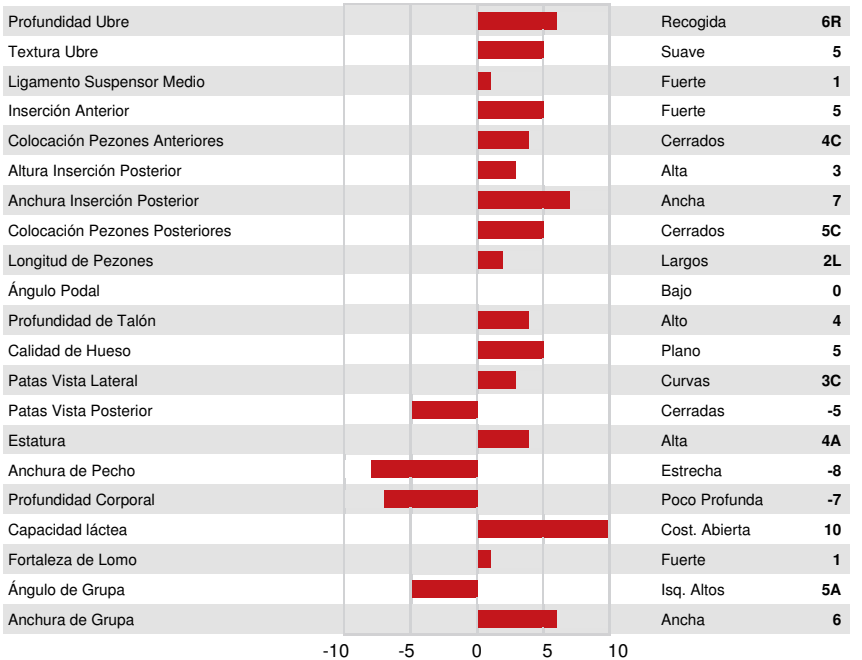

PROGENESIS FELLOWSHIP
PROGENESIS ZAZZLE PREVAIL
PEAK ZAZZLE
PROGENESIS ACHIEVER PAISLEY GP-83-3YR-CAN 6*
ABS ACHIEVER
PROGENESIS GRANITE POWELL 1*

GPA LPI +3360 PRO$ 1633

DPF RDF BLF CNF BYF MWF CVF HH1F HH2F HH3F HH4F HH5F HH6F HCDF HMWF

Num.Reg #: HOCANM14259327 aAa: DMS:
Nacimiento: 06/15/2022 Kappa Caseina: BB Beta Caseina: A2A2

PRODUCCION			GPA 26* APR	
G Rebaños	G Hijas	85% Rep.	Proteína kg	Proteína %
Leche kg 583	Grasa kg 124	Grasa % +0.85	63	+0.34
Velocidad Ordeño 104	Temperamento 97	Eficiencia Metano 103	Eficiencia de Conversión 93	RMC 97

SALUD Y REPRODUCCIÓN		Immunity	92
Vida en el Rebaño	97	Inmunidad crías	96
Células Somáticas	98	Facilidad de Parto	104
Fertilidad Hijas	94	Facilidad Parto de las Hijas	99
Cond. Corporal	89	Resistencia a Enfermedades Metabólicas	104
Resist. Mastitis.	98	Calf Health	96
Persistencia de la lactación	103		

TIPO	G Rebaños	G Hijas	82% Rep.	GPA 26* APR
Tipo	3	Fortaleza Lechera	0	
Sistema Mamario	6	Grupa	-1	
Patatas	-3			

SYNERGY RUBICON PERFECT
FOURTH DAM